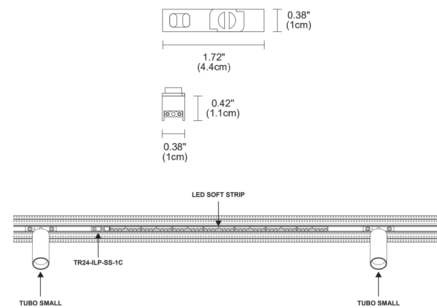

Lightology

lightology.com
866-954-4489
05-24-26

Project: _____
Company: _____
Location: _____ Fixture Type: _____
SPEC #: **EDG1102618**
Approved On: _____ Approved By: _____

TruTrack 1-Circuit Inline Soft Strip Power Feed By PureEdge Lighting

Description

Use the Inline Power Feed to add linear LED strip for general lighting anywhere along the single circuit track. Track head and strip are on the same circuit and will dim and turn off with the same switch. Designed for use with PureEdge TruTrack 1-circuit recessed track.

Shown in white

Specifications

COLOR	N/A
BODY FINISH	White
WATTAGE	N/A
DIMMER	N/A
DIMENSIONS	1.72"W x 0.42"H x 0.38"D
BULB	N/A

CLICK TO VIEW PRODUCT

Notes: