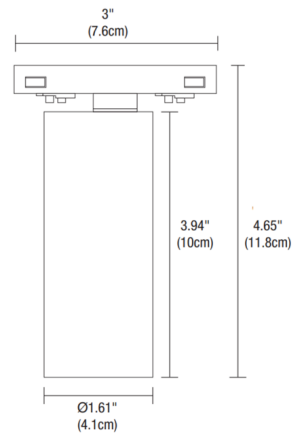

CLICK TO VIEW PRODUCT

Notes: