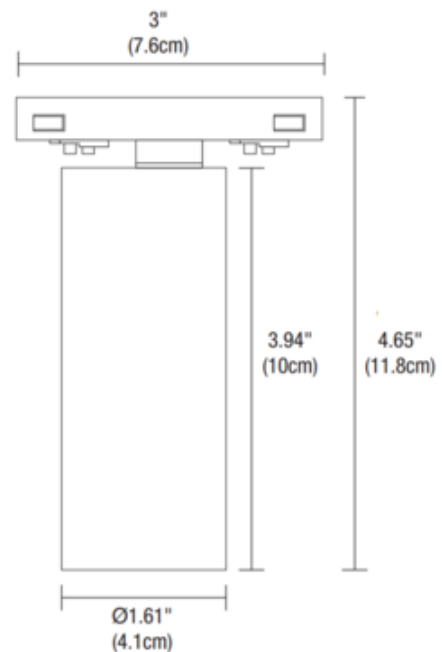

COMPANY	PROJECT	FIXTURE TYPE	APPROVED BY	DATE