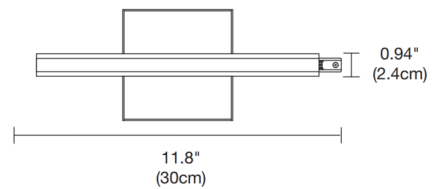

### Description

The TS24 Center Power Feed features a 4 inch square canopy with 2.5 inch deep electrical junction box for remote power supply. Center power feed, single circuit dual feed up to 2X100 watts. Designed for use with PureEdge Lighting TS24 24VDC 1-circuit surface mount track (24VDC remote Universal (UNI) power supply sold separately).

### Specifications

COLOR	N/A
BODY FINISH	White
WATTAGE	N/A
DIMMER	N/A
DIMENSIONS	4.5"W x 0.94"H x 4.5"D
BULB	N/A

CLICK TO VIEW PRODUCT

Notes: