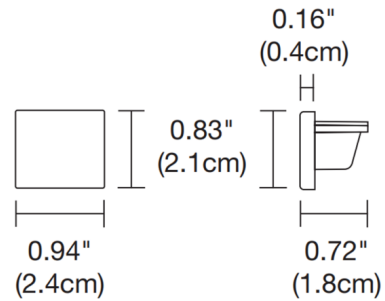

### Specifications

COLOR	N/A
BODY FINISH	White
WATTAGE	N/A
DIMMER	N/A
DIMENSIONS	0.94"W x 0.83"H x 0.72"D
BULB	N/A

CLICK TO VIEW PRODUCT

Notes: