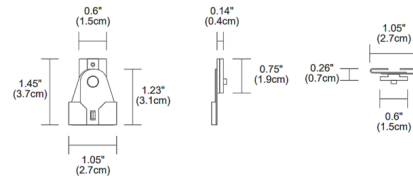

### Description

The TS24 Surface Track T-Bar ceiling mounting clip for 1 inch wide T-Bar. Designed for use with PureEdge Lighting TS24 24VDC 1-circuit surface track. Note: Order one for every 2 feet of TS24 track.

### Specifications

COLOR	N/A
BODY FINISH	White
WATTAGE	N/A
DIMMER	N/A
DIMENSIONS	1.05"W x 1.45"H x 0.14"D
BULB	N/A

CLICK TO VIEW PRODUCT

Notes: