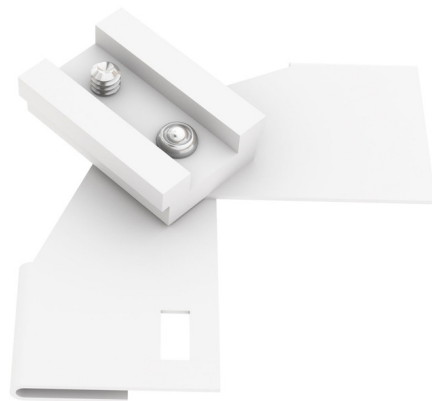

## TS24 1-Circuit Surface Track T-Bar Mounting Clip

By PureEdge Lighting

### Description

The TS24 Surface Track T-Bar ceiling mounting clip for 1 inch wide T-Bar. Designed for use with PureEdge Lighting TS24 24VDC 1-circuit surface track. Note: Order one for every 2 feet of TS24 track.

### Specifications

COLOR	N/A
BODY FINISH	White
WATTAGE	N/A
DIMMER	N/A
DIMENSIONS	1.05"W x 1.45"H x 0.14"D
BULB	N/A

CLICK TO VIEW PRODUCT

Notes: