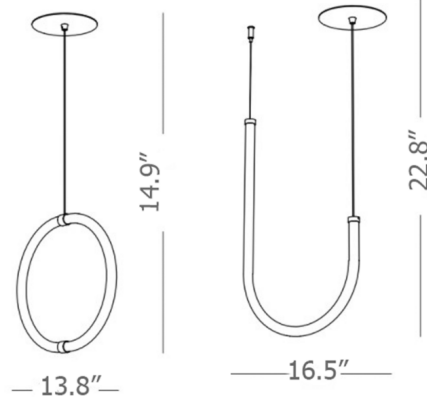

Specifications

COLOR White
BODY FINISH Brass
WATTAGE 12W
DIMMER Low Voltage Electronic
DIMENSIONS 16.54"W x 22.83"H x 1.18"D
INTEGRATED LED MODULE 1 x LED/12W/120V LED

Technical Information

COLOR RENDERING 95 CRI
LAMP COLOR 2700K
LUMENS/WATT 85.83
LUMINOUS FLUX 1030 lumens

Shown in brass / white

CLICK TO VIEW PRODUCT

Notes: