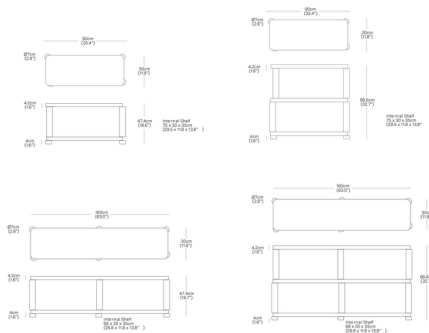

## Offset Shelf

By Resident Lighting

### Description

The Offset Shelf offers a playfully irregular vibe for your interior space. Offset is composed of simple, geometric forms to highlight the beautiful natural wood grain. The cylindrical support columns attach via an offset center threaded connector, allowing them to be positioned individually for an asymmetrical look.

### Specifications

COLOR	N/A
BODY FINISH	Natural
WATTAGE	N/A
DIMMER	N/A
DIMENSIONS	35.4"W x 18.6"H x 11.8"D
BULB	N/A

CLICK TO VIEW PRODUCT

Notes: