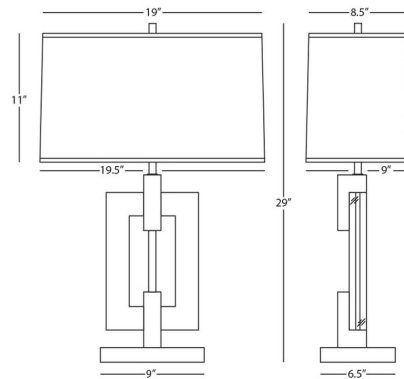

Description

The Lincoln Table Lamp brings a handsome, ethereal look to your interior space. The smooth metal frame grips a rectangular crystal accents and is topped with a hardback rectangle shade that casts warm shadows across your room. Full range dimmer switch is located on the lamp socket.

Specifications

COLOR Black
BODY FINISH Modern Brass
WATTAGE 150W
DIMMER Included
DIMENSIONS 19.5"W x 29"H x 9"D
BULB NOT INCLUDED 1 x A19/Medium (E26)/150W/120V Incandescent
OTHER BULB OPTIONS 1 x A19/Medium (E26)/120V LED
COUNTRY OF ORIGIN China

Technical Information

PRODUCT DIMENSIONS Shade Dimensions: 19"/19.5"W x 8.5"/9"D x 11"H

Shown in modern brass / black

CLICK TO VIEW PRODUCT

Notes: