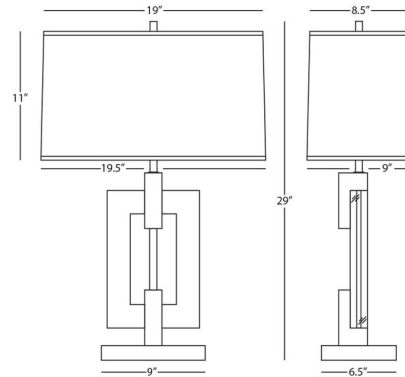

Description

The Lincoln Table Lamp brings a handsome, ethereal look to your interior space. The smooth metal frame grips a rectangular crystal accents and is topped with a hardback rectangle shade that casts warm shadows across your room. Full range dimmer switch is located on the lamp socket.

Specifications

COLOR Black
BODY FINISH Modern Brass
WATTAGE 150W
DIMMER Included
DIMENSIONS 19.5"W x 29"H x 9"D
BULB NOT INCLUDED 1 x A19/Medium (E26)/150W/120V Incandescent
OTHER BULB OPTIONS 1 x A19/Medium (E26)/120V LED
COUNTRY OF ORIGIN China

Technical Information

PRODUCT DIMENSIONS Shade Dimensions: 19"/19.5"W x 8.5"/9"D x 11"H

Shown in modern brass / black

CLICK TO VIEW PRODUCT

Notes: