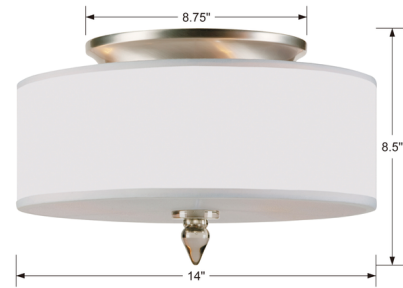

CLICK TO VIEW PRODUCT

Notes: