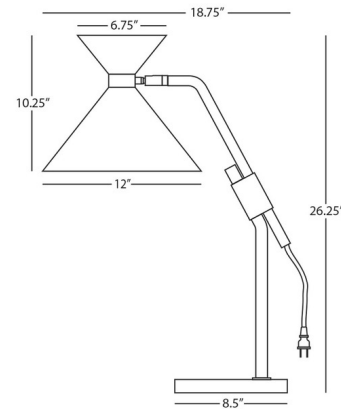

By Robert Abbey

Description

The Cinch Table Lamp adds a simple but dramatic design to your interior space. The exaggerated hourglass shade adjusts to cast warm light across your room. Full range dimmer switch inside the top of the shade.

Shown in matte black / matte black

Specifications

COLOR	Matte Black
BODY FINISH	Matte Black
WATTAGE	60W
DIMMER	Included
DIMENSIONS	18.75"W x 26.25"H x 12"D
BULB NOT INCLUDED	1 x A19/Medium (E26)/60W/120V Incandescent
OTHER BULB OPTIONS	1 x A19/Medium (E26)/120V LED
COUNTRY OF ORIGIN	China

Technical Information

PRODUCT DIMENSIONS	Cord: 96"
--------------------	-----------

CLICK TO VIEW PRODUCT

Notes: