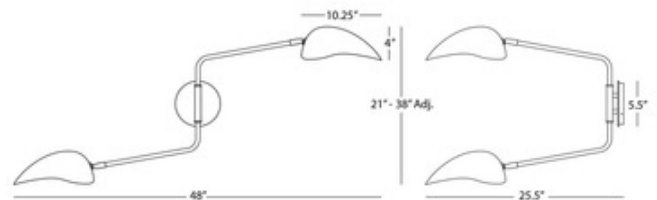

DESIGNER

Rico Espinet

BRAND

Robert Abbey

DESCRIPTION

The streamlined Racer Double Wall Sconce features a dynamic design with sweeping arms and rounded shades. The arms swing back and forth, and the shades pivot and rotate for adjusting light direction. This sconce can be hard-wired or a plug-in. An on/off cord switch and 24 inch cord cover are included for plug-in use.

Shown in: Modern Brass / Matte Black

SHADE COLOR	Matte Black
BODY FINISH	Modern Brass
WATTAGE	120W
DIMMER	Standard 120V
DIMENSIONS	48"W x 21"H x 9"D
BULB NOT INCLUDED	
LAMP	2 x A19/Medium (E26)/60W/120V Incandescent 2 x A19/Medium (E26)/120V LED

Technical Information

PRODUCT DIMENSIONS	Backplate: Round, 5.5" Dia
---------------------------	----------------------------

SPEC # RAB1103261

COMPANY	PROJECT	FIXTURE TYPE	APPROVED BY	DATE