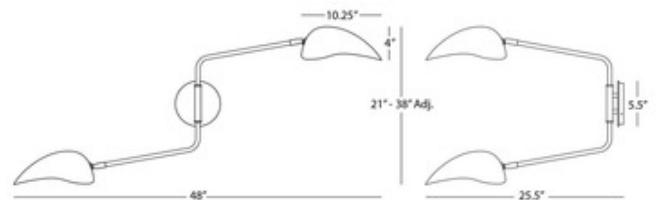

DESIGNER

Rico Espinet

BRAND

Robert Abbey

DESCRIPTION

The streamlined Racer Double Wall Sconce features a dynamic design with sweeping arms and rounded shades. The arms swing back and forth, and the shades pivot and rotate for adjusting light direction. This sconce can be hard-wired or a plug-in. An on/off cord switch and 24 inch cord cover are included for plug-in use.

Shown in: Modern Brass / Matte Black

SHADE COLOR	Matte Black
BODY FINISH	Modern Brass
WATTAGE	120W
DIMMER	Standard 120V
DIMENSIONS	48"W x 21"H x 9"D
BULB NOT INCLUDED	
LAMP	2 x A19/Medium (E26)/60W/120V Incandescent 2 x A19/Medium (E26)/120V LED

Technical Information

PRODUCT DIMENSIONS Backplate: Round, 5.5" Dia

ITEM NUMBER

RAB1103261

COMPANY

PROJECT

FIXTURE TYPE

APPROVED BY