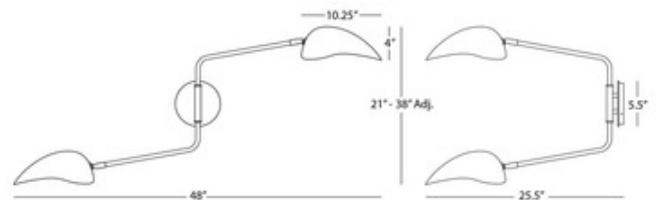

**DESIGNER**

Rico Espinet

**BRAND**

Robert Abbey

**DESCRIPTION**

The streamlined Racer Double Wall Sconce features a dynamic design with sweeping arms and rounded shades. The arms swing back and forth, and the shades pivot and rotate for adjusting light direction. This sconce can be hard-wired or a plug-in. An on/off cord switch and 24 inch cord cover are included for plug-in use.

*Shown in: Modern Brass / Matte Black*

<b>SHADE COLOR</b>	Matte Black
<b>BODY FINISH</b>	Modern Brass
<b>WATTAGE</b>	120W
<b>DIMMER</b>	Standard 120V
<b>DIMENSIONS</b>	48"W x 21"H x 9"D
<b>BULB NOT INCLUDED</b>	
<b>LAMP</b>	2 x A19/Medium (E26)/60W/120V Incandescent 2 x A19/Medium (E26)/120V LED

*Technical Information*

**PRODUCT DIMENSIONS** Backplate: Round, 5.5" Dia

**SPEC #**

RAB1103261

COMPANY

PROJECT

FIXTURE TYPE

APPROVED BY