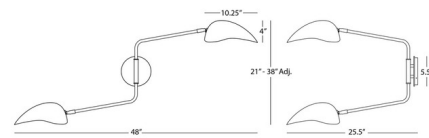

### Description

The streamlined Racer Double Wall Sconce features a dynamic design with sweeping arms and rounded shades. The arms swing back and forth, and the shades pivot and rotate for adjusting light direction. This sconce can be hard-wired or a plug-in. An on/off cord switch and 24 inch cord cover are included for plug-in use.

### Specifications

COLOR . . . . . Matte Black  
BODY FINISH . . . . . Modern Brass  
WATTAGE . . . . . 120W  
DIMMER . . . . . Standard 120V  
DIMENSIONS . . . . . 48"W x 21"H x 9"D  
BULB NOT INCLUDED . . . . . 2 x A19/Medium (E26)/60W/120V Incandescent  
OTHER BULB OPTIONS . . . . . 2 x A19/Medium (E26)/120V LED  
COUNTRY OF ORIGIN . . . . . China

### Technical Information

PRODUCT DIMENSIONS . . . . . Backplate: Round, 5.5" Dia

CLICK TO VIEW PRODUCT

Notes: