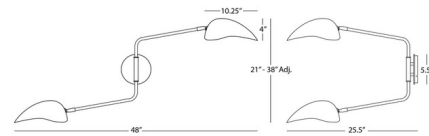

### Description

The streamlined Racer Double Wall Sconce features a dynamic design with sweeping arms and rounded shades. The arms swing back and forth, and the shades pivot and rotate for adjusting light direction. This sconce can be hard-wired or a plug-in. An on/off cord switch and 24 inch cord cover are included for plug-in use.

### Specifications

COLOR . . . . . Matte Black  
BODY FINISH . . . . . Modern Brass  
WATTAGE . . . . . 120W  
DIMMER . . . . . Standard 120V  
DIMENSIONS . . . . . 48"W x 21"H x 9"D  
BULB NOT INCLUDED . . . . . 2 x A19/Medium (E26)/60W/120V Incandescent  
OTHER BULB OPTIONS . . . . . 2 x A19/Medium (E26)/120V LED  
COUNTRY OF ORIGIN . . . . . China

### Technical Information

PRODUCT DIMENSIONS . . . . . Backplate: Round, 5.5" Dia

CLICK TO VIEW PRODUCT

Notes: