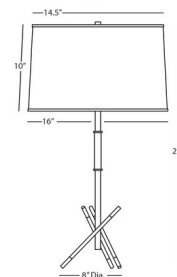

Specifications

COLOR Oyster Linen
BODY FINISH Modern Brass / Matte Black
WATTAGE 150W
DIMMER Included
DIMENSIONS 16"W x 29"H
BULB NOT INCLUDED 1 x A19/Medium (E26)/150W/120V Incandescent
OTHER BULB OPTIONS 1 x A19/Medium (E26)/120V LED
COUNTRY OF ORIGIN China

Technical Information

PRODUCT DIMENSIONS Shade Dimensions: 14.5"/16" Dia x 10" Slant Height

Shown in modern brass / matte black / oyster linen

CLICK TO VIEW PRODUCT

Notes: