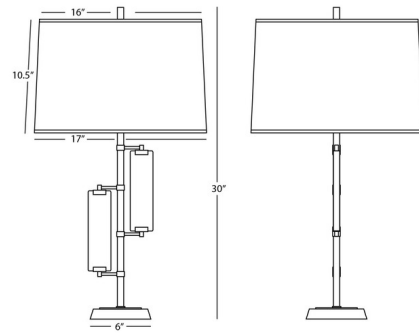

Shown in modern brass / oyster linen

Specifications

COLOR	Oyster Linen
BODY FINISH	Modern Brass
WATTAGE	150W
DIMMER	Included
DIMENSIONS	17"W x 30"H
BULB NOT INCLUDED	1 x A19/Medium (E26)/150W/120V Incandescent
OTHER BULB OPTIONS	1 x A19/Medium (E26)/120V LED
COUNTRY OF ORIGIN	China

Technical Information

PRODUCT DIMENSIONS Shade Dimensions: 16"/17" Dia x 10.5" Slant Height

CLICK TO VIEW PRODUCT

Notes: