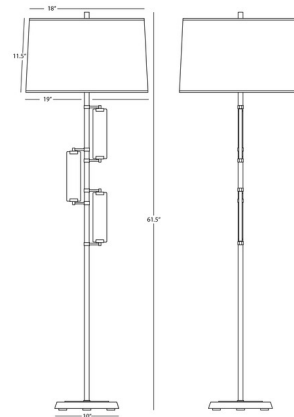

Specifications

COLOR Oyster Linen
BODY FINISH Modern Brass
WATTAGE 150W
DIMMER Included
DIMENSIONS 19"W x 61.5"H
BULB NOT INCLUDED 1 x A19/Medium (E26)/150W/120V Incandescent
OTHER BULB OPTIONS 1 x A19/Medium (E26)/120V LED
COUNTRY OF ORIGIN China

Technical Information

PRODUCT DIMENSIONS Shade Dimensions: 18"/19" Dia x 11.5" Slant Height

Shown in modern brass / oyster linen

CLICK TO VIEW PRODUCT

Notes: