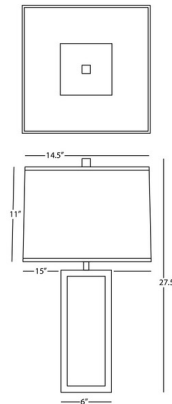

Specifications

COLOR Fondine
BODY FINISH Modern Brass / Rattan
WATTAGE 150W
DIMMER Included
DIMENSIONS 15"W x 27.5"H
BULB NOT INCLUDED 1 x A19/Medium (E26)/150W/120V Incandescent
OTHER BULB OPTIONS 1 x A19/Medium (E26)/120V LED
COUNTRY OF ORIGIN China

Technical Information

PRODUCT DIMENSIONS Shade Dimensions: 14.5"/15"W x 14.5"/15"D x 11" Slant Height

Shown in modern brass / rattan / fondine

CLICK TO VIEW PRODUCT

Notes: