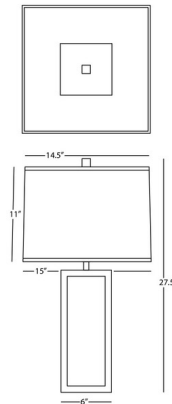

Specifications

| | |
|--------------------|---|
| COLOR | Fondine |
| BODY FINISH | Modern Brass / Rattan |
| WATTAGE | 150W |
| DIMMER | Included |
| DIMENSIONS | 15"W x 27.5"H |
| BULB NOT INCLUDED | 1 x A19/Medium (E26)/150W/120V Incandescent |
| OTHER BULB OPTIONS | 1 x A19/Medium (E26)/120V LED |
| COUNTRY OF ORIGIN | China |

Technical Information

PRODUCT DIMENSIONS Shade Dimensions: 14.5"/15"W x 14.5"/15"D x 11" Slant Height

Shown in modern brass / rattan / fondine

CLICK TO VIEW PRODUCT

Notes: