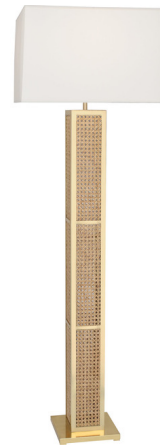

Lightology

lightology.com
866-954-4489
04-25-26

Project: _____

Company: _____

Location: _____ Fixture Type: _____

SPEC #: **JAD1103275**

Approved On: _____ Approved By: _____

Bellport Floor Lamp

By Jonathan Adler

Description

Made of natural cane, the Bellport Floor Lamp carries a vintage vibe and airy feel. Clean lines finished in Modern Brass frame the cane panels, adding modern character. This charming piece brings impactful design and texture into your living room, bedroom, or office.

Specifications

COLOR Fondine
BODY FINISH Modern Brass / Rattan
WATTAGE 150W
DIMMER Included
DIMENSIONS 19"W x 62.5"H
BULB NOT INCLUDED 1 x A19/Medium (E26)/150W/120V Incandescent
OTHER BULB OPTIONS 1 x A19/Medium (E26)/120V LED
COUNTRY OF ORIGIN China

Technical Information

PRODUCT DIMENSIONS Shade Dimensions: 18"/19"W x 18"/19"D x 12.5" Slant Height

Shown in modern brass / rattan / fondine

CLICK TO VIEW PRODUCT

Notes: