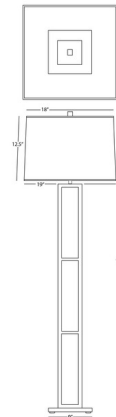

By Jonathan Adler

Description

Made of natural cane, the Bellport Floor Lamp carries a vintage vibe and airy feel. Clean lines finished in Modern Brass frame the cane panels, adding modern character. This charming piece brings impactful design and texture into your living room, bedroom, or office.

Specifications

COLOR Fondine
BODY FINISH Modern Brass / Rattan
WATTAGE 150W
DIMMER Included
DIMENSIONS 19"W x 62.5"H
BULB NOT INCLUDED 1 x A19/Medium (E26)/150W/120V Incandescent
OTHER BULB OPTIONS 1 x A19/Medium (E26)/120V LED
COUNTRY OF ORIGIN China

Technical Information

PRODUCT DIMENSIONS Shade Dimensions: 18"/19"W x 18"/19"D x 12.5" Slant Height

Shown in modern brass / rattan / fondine

CLICK TO VIEW PRODUCT

Notes: