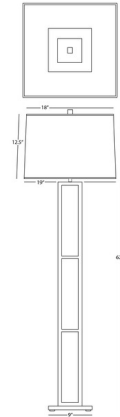

Lightology

lightology.com
866-954-4489
07-07-26

Project: _____

Company: _____

Location: _____ Fixture Type: _____

SPEC #: **JAD1103275**

Approved On: _____ Approved By: _____

Bellport Floor Lamp

By Jonathan Adler

Description

Made of natural cane, the Bellport Floor Lamp carries a vintage vibe and airy feel. Clean lines finished in Modern Brass frame the cane panels, adding modern character. This charming piece brings impactful design and texture into your living room, bedroom, or office.

Shown in modern brass / rattan / fondine

Specifications

COLOR	Fondine
BODY FINISH	Modern Brass / Rattan
WATTAGE	150W
DIMMER	Included
DIMENSIONS	19"W x 62.5"H
BULB NOT INCLUDED	1 x A19/Medium (E26)/150W/120V Incandescent
OTHER BULB OPTIONS	1 x A19/Medium (E26)/120V LED
COUNTRY OF ORIGIN	China

Technical Information

PRODUCT DIMENSIONS Shade Dimensions: 18"/19"W x 18"/19"D x 12.5" Slant Height

CLICK TO VIEW PRODUCT

Notes: