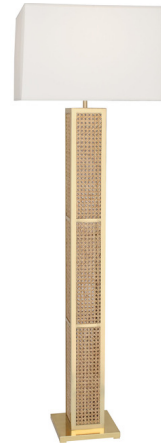

Lightology

lightology.com
866-954-4489
07-07-26

Project: _____

Company: _____

Location: _____ Fixture Type: _____

SPEC #: **JAD1103275**

Approved On: _____ Approved By: _____

Bellport Floor Lamp

By Jonathan Adler

Description

Made of natural cane, the Bellport Floor Lamp carries a vintage vibe and airy feel. Clean lines finished in Modern Brass frame the cane panels, adding modern character. This charming piece brings impactful design and texture into your living room, bedroom, or office.

Shown in modern brass / rattan / fondine

Specifications

COLOR	Fondine
BODY FINISH	Modern Brass / Rattan
WATTAGE	150W
DIMMER	Included
DIMENSIONS	19"W x 62.5"H
BULB NOT INCLUDED	1 x A19/Medium (E26)/150W/120V Incandescent
OTHER BULB OPTIONS	1 x A19/Medium (E26)/120V LED
COUNTRY OF ORIGIN	China

Technical Information

PRODUCT DIMENSIONS Shade Dimensions: 18"/19"W x 18"/19"D x 12.5" Slant Height

CLICK TO VIEW PRODUCT

Notes: