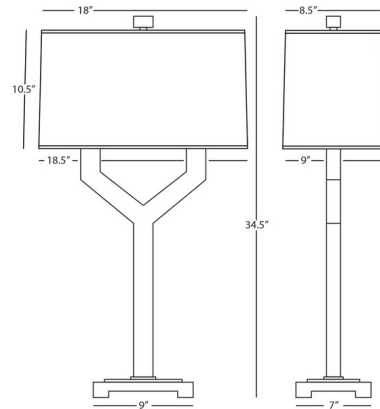

Shown in vintage brass / black

Specifications

COLOR Black
BODY FINISH Vintage Brass
WATTAGE 200W
DIMMER Included
DIMENSIONS 18.5\"W x 34.5\"H x 9\"D
BULB NOT INCLUDED 2 x A19/Medium (E26)/100W/120V Incandescent
OTHER BULB OPTIONS 2 x A19/Medium (E26)/120V LED
COUNTRY OF ORIGIN China

Technical Information

PRODUCT DIMENSIONS Shade Dimensions: 18\"/18.5\"W x 8.5\"/9\"D x 10.5\" Slant Height

CLICK TO VIEW PRODUCT

Notes: