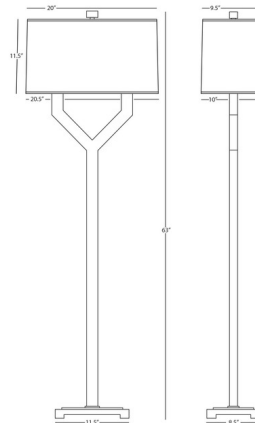

Specifications

COLOR	Black
BODY FINISH	Vintage Brass
WATTAGE	200W
DIMMER	Included
DIMENSIONS	20.5"W x 63"H x 10"D
BULB NOT INCLUDED	2 x A19/Medium (E26)/100W/120V Incandescent
OTHER BULB OPTIONS	2 x A19/Medium (E26)/120V LED
COUNTRY OF ORIGIN	China

Technical Information

PRODUCT DIMENSION Shade Dimensions: 20"/20.5"W x 9.5"/10"D x 11.5" Slant Height

Shown in vintage brass / black

CLICK TO VIEW PRODUCT

Notes: