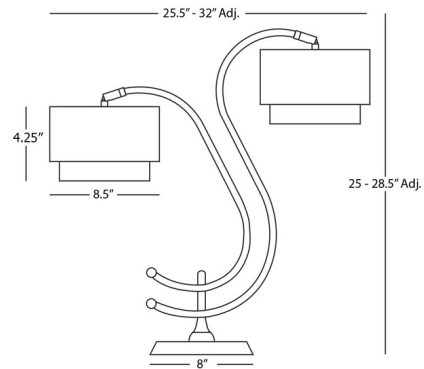

Specifications

COLOR Raven Black
BODY FINISH Matte Black Powder Coat
WATTAGE 200W
DIMMER Included
DIMENSIONS 25.25"W x 25"H x 8.5"D
BULB NOT INCLUDED 2 x A19/Medium (E26)/100W/120V Incandescent
OTHER BULB OPTIONS 2 x A19/Medium (E26)/120V LED
COUNTRY OF ORIGIN China

Technical Information

PRODUCT DIMENSIONS Shade Dimensions: 4.25" Dia x 8.5"H

Shown in matte black powder coat / raven black

CLICK TO VIEW PRODUCT

Notes: