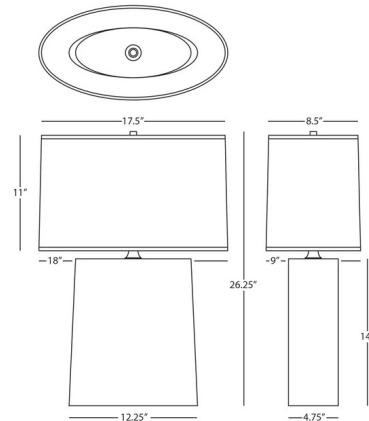

Shown in baby blue / ascot white

Specifications

COLOR	Ascot White
BODY FINISH	Baby Blue
WATTAGE	17W
DIMMER	Included
DIMENSIONS	18"W x 26.25"H x 9"D
BULB NOT INCLUDED	1 x A19/Medium (E26)/17W/120V LED
COUNTRY OF ORIGIN	United States

Technical Information

PRODUCT DIMENSIONS	Silver Cord: 120"
--------------------	-------------------

CLICK TO VIEW PRODUCT

Notes: