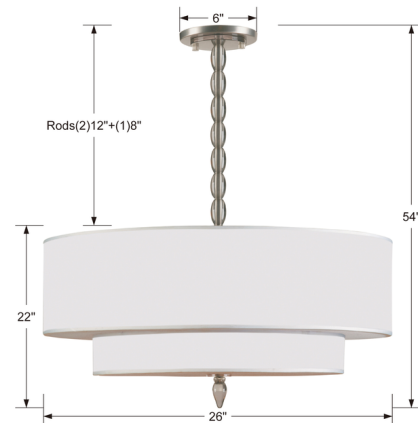

Description

The Luxo Pendant adds a clean decorative touch to your interior space. The dual organza shades surround a central stem accented with Crystal beads. Canopy: 6 inch diameter.

Specifications

COLOR	Light Golden
BODY FINISH	Antique Brass
WATTAGE	40W
DIMMER	Standard 120V
DIMENSIONS	26"W x 22"H
BULB NOT INCLUDED	5 x A19/Medium (E26)/8W/120V LED
OTHER BULB OPTIONS	5 x A19/Medium (E26)/120V LED 5 x A19/Medium (E26)/60W/120V Incandescent
COUNTRY OF ORIGIN	China

Technical Information

PRODUCT DIMENSIONS Rods: One 8" and Two 12" Included

Shown in antique brass / light golden

CLICK TO VIEW PRODUCT

Notes: