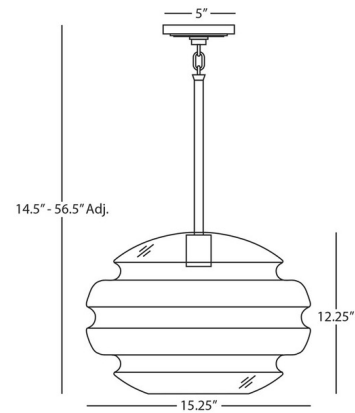

Description

The Horizon Pendant brings a charming, modern look to your interior space. The classic beehive glass shade casts warm light across your room.

Specifications

COLOR	Clear
BODY FINISH	Modern Brass
WATTAGE	150W
DIMMER	Standard 120V
DIMENSIONS	15.25"W x 12.25"H
BULB NOT INCLUDED	1 x Edison Globe/Medium (E26)/150W/120V Incandescent
OTHER BULB OPTIONS	1 x Edison Globe/Medium (E26)/120V LED 1 x G25/Medium (E26)/120V Incandescent 1 x G25/Medium (E26)/120V LED
COUNTRY OF ORIGIN	China

Technical Information

PRODUCT DIMENSIONS Min/Max Adjustable Length: 14.5" to 56.5"

Shown in modern brass / clear

CLICK TO VIEW PRODUCT

Notes: