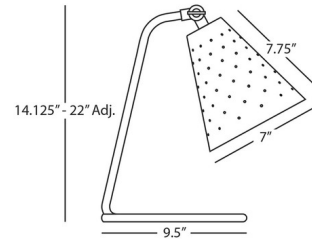

### Specifications

COLOR . . . . . Canary Yellow  
BODY FINISH . . . . . Canary Yellow  
WATTAGE . . . . . 60W  
DIMMER . . . . . Included  
DIMENSIONS . . . . . 9.5"W x 14.125"H x 8.125"D  
BULB NOT INCLUDED . . . . . 1 x A19/Medium (E26)/60W/120V Incandescent  
OTHER BULB OPTIONS . . . . . 1 x A19/Medium (E26)/120V LED  
COUNTRY OF ORIGIN . . . . . China