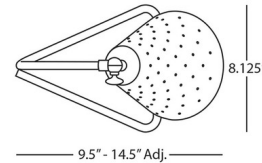

### Specifications

COLOR . . . . . Canary Yellow  
BODY FINISH . . . . . Canary Yellow  
WATTAGE . . . . . 60W  
DIMMER . . . . . Included  
DIMENSIONS . . . . . 9.5"W x 14.125"H x 8.125"D  
BULB NOT INCLUDED . . . . . 1 x A19/Medium (E26)/60W/120V Incandescent  
OTHER BULB OPTIONS . . . . . 1 x A19/Medium (E26)/120V LED  
COUNTRY OF ORIGIN . . . . . China