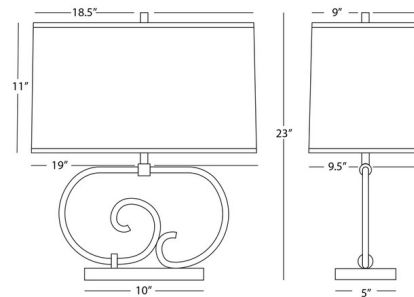

By Robert Abbey

Description

Sculptural spirals with a hint of whimsy are at the heart of the Chloe Table Lamp. Its oval shade and sense of movement and style give your space a unique artistic appeal. Full range dimmer switch on socket.

Shown in dark antique nickel / pearl dupioni

Specifications

COLOR Pearl Dupioni
BODY FINISH Dark Antique Nickel
WATTAGE 150W
DIMMER Included
DIMENSIONS 19"W x 23"H x 9.5"D
BULB NOT INCLUDED 1 x A19/Medium (E26)/150W/120V Incandescent
OTHER BULB OPTIONS 1 x A19/Medium (E26)/120V LED
COUNTRY OF ORIGIN China

Technical Information

PRODUCT DIMENSIONS Shade Dimensions: 18.5"/19.5"W x 9"/9.5"D x 11"H

CLICK TO VIEW PRODUCT

Notes: