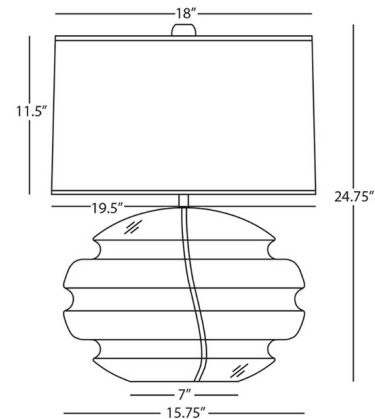

Specifications

COLOR Oyster Linen
BODY FINISH Smoke Gray
WATTAGE 150W
DIMMER Included
DIMENSIONS 19.5"W x 24.75"H
BULB NOT INCLUDED 1 x A19/Medium (E26)/150W/120V Incandescent
OTHER BULB OPTIONS 1 x A19/Medium (E26)/120V LED
COUNTRY OF ORIGIN China

Technical Information

PRODUCT DIMENSIONS Shade Dimensions: 18"/19.5" Dia x 11.5"H

Shown in smoke gray / oyster linen

CLICK TO VIEW PRODUCT

Notes: