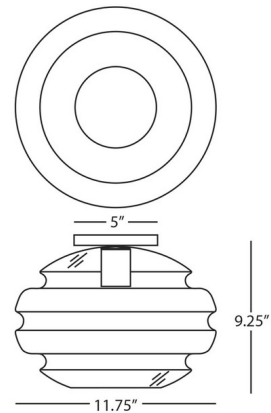

By Robert Abbey

Description

The Horizon Ceiling Light Fixture brings a charming, modern look to your interior space. The classic beehive glass shade casts warm shadows across your room.

Shown in modern brass / smoke gray

Specifications

COLOR	Smoke Gray
BODY FINISH	Modern Brass
WATTAGE	100W
DIMMER	Standard 120V
DIMENSIONS	11.75"W x 9.25"H
BULB NOT INCLUDED	1 x Edison Globe/Medium (E26)/100W/120V Incandescent
OTHER BULB OPTIONS	1 x Edison Globe/Medium (E26)/120V LED 1 x G25/Medium (E26)/120V Incandescent 1 x G25/Medium (E26)/120V LED
COUNTRY OF ORIGIN	China