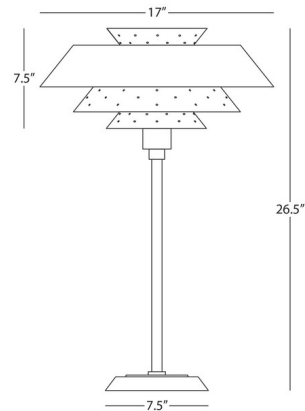

By Robert Abbey

Description

The contemporary Pierce Table Lamp features a perforated metal shade that lets pinpoints of light shine through, creating an enchanting effect. The white shade interior ensures ample light reflection for brightening up your living room, bedroom, or office. With its multi-tiered silhouette and brilliant glossy color finish, this lamp is an eye-catching accent for any space. Full range dimmer switch is located on the cord.

Shown in pumpkin / pumpkin

Specifications

COLOR	Pumpkin
BODY FINISH	Pumpkin
WATTAGE	150W
DIMMER	Included
DIMENSIONS	17"W x 26.5"H
BULB NOT INCLUDED	1 x A19/Medium (E26)/150W/120V Incandescent
OTHER BULB OPTIONS	1 x A19/Medium (E26)/120V LED
COUNTRY OF ORIGIN	China

Technical Information

PRODUCT DIMENSIONS	Cord: 96"
--------------------	-----------

CLICK TO VIEW PRODUCT

Notes: