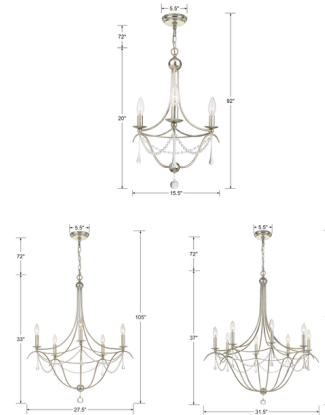

## Metro Chandelier By Crystorama

### Description

The Metro Chandelier features hand painted wrought iron and hand cut Clear Crystal beads in an Antique Silver or Antique Gold finish. Available with three, five or eight lights. Includes 72 inch chain. UL listed.

### Specifications

COLOR	Clear
BODY FINISH	Antique Silver
WATTAGE	15W
DIMMER	Standard 120V
DIMENSIONS	15.5"W x 21.25"H
BULB NOT INCLUDED	3 x B11/Candelabra (E12)/5W/120V LED
OTHER BULB OPTIONS	3 x B10/Candelabra (E12)/120V LED 3 x B10/Candelabra (E12)/60W/120V Incandescent
COUNTRY OF ORIGIN	China

### Technical Information

PRODUCT DIMENSIONS Chain Length: 72"

Shown in antique silver / clear

CLICK TO VIEW PRODUCT

Notes: