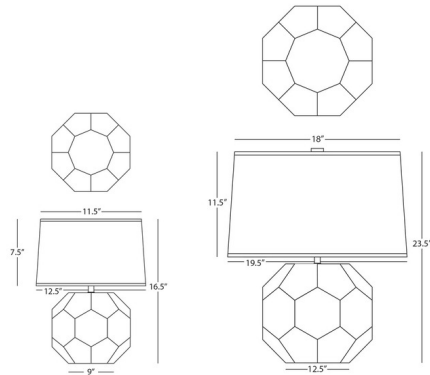

### Specifications

COLOR . . . . . Oyster Linen  
BODY FINISH . . . . . Ruby Red  
WATTAGE . . . . . 9W  
DIMMER . . . . . Included  
DIMENSIONS . . . . . 12.5"W x 16.5"H  
BULB NOT INCLUDED . . . . . 1 x A19/Medium (E26)/9W/120V LED  
COUNTRY OF ORIGIN . . . . . United States