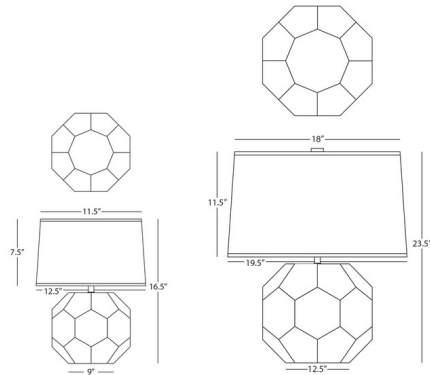

Shown in ruby red / oyster linen

Specifications

COLOR	Oyster Linen
BODY FINISH	Ruby Red
WATTAGE	9W
DIMMER	Included
DIMENSIONS	12.5"W x 16.5"H
BULB NOT INCLUDED	1 x A19/Medium (E26)/9W/120V LED
COUNTRY OF ORIGIN	United States