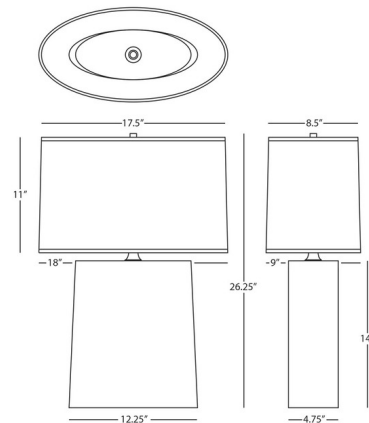

Shown in ruby red / ascot white

Specifications

COLOR	Ascot White
BODY FINISH	Ruby Red
WATTAGE	17W
DIMMER	Included
DIMENSIONS	18"W x 26.25"H x 9"D
BULB NOT INCLUDED	1 x A19/Medium (E26)/17W/120V LED
COUNTRY OF ORIGIN	United States