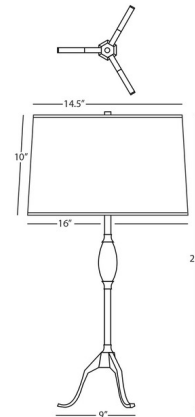

### Description

The Grace Table Lamp features delicate curved feet and a slim stem decorated with an elegant knob, bringing a refined touch to your living room, bedroom, or office. Full range dimmer switch on socket.

### Specifications

COLOR . . . . . Oyster Linen  
BODY FINISH . . . . . Polished Nickel  
WATTAGE . . . . . 150W  
DIMMER . . . . . Included  
DIMENSIONS . . . . . 16"W x 29"H  
BULB NOT INCLUDED . . . . . 1 x A19/Medium (E26)/150W/120V Incandescent  
OTHER BULB OPTIONS . . . . . 1 x A19/Medium (E26)/120V LED  
COUNTRY OF ORIGIN . . . . . China

### Technical Information

PRODUCT DIMENSIONS . . . . . Shade Dimensions: 14.5"/16" Dia x 10" Slant Height

Shown in polished nickel / oyster linen

CLICK TO VIEW PRODUCT

Notes: