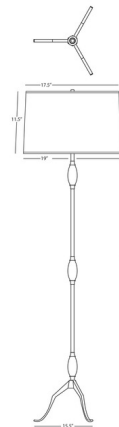

Lightology

lightology.com
866-954-4489
05-19-26

Project: _____

Company: _____

Location: _____ Fixture Type: _____

SPEC #: **RAB1103484**

Approved On: _____ Approved By: _____

Grace Floor Lamp By Robert Abbey

Description

The Grace Floor Lamp features elegant knobs on the stem and delicate curved feet, bringing a refined touch to your space. Use it to add style and illumination to your office, living room, or bedroom. Full range dimmer switch on socket.

Specifications

COLOR	Oyster Linen
BODY FINISH	Polished Nickel
WATTAGE	150W
DIMMER	Included
DIMENSIONS	19"W x 64"H
BULB NOT INCLUDED	1 x A19/Medium (E26)/150W/120V Incandescent
OTHER BULB OPTIONS	1 x A19/Medium (E26)/120V LED
COUNTRY OF ORIGIN	China

Technical Information

PRODUCT DIMENSIONS Shade Dimensions: 17.5"/19" Dia x 11.5" Slant Height

Shown in polished nickel / oyster linen

CLICK TO VIEW PRODUCT

Notes: