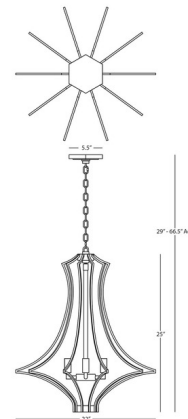

### Specifications

COLOR	N/A
BODY FINISH	Polished Nickel
WATTAGE	240W
DIMMER	Standard 120V
DIMENSIONS	22"W x 25"H
BULB NOT INCLUDED	4 x B10/Candelabra (E12)/60W/120V Incandescent
OTHER BULB OPTIONS	4 x B10/Candelabra (E12)/120V LED
COUNTRY OF ORIGIN	China

### Technical Information

PRODUCT DIMENSIONS . . . . . Adjustable Overall Height: 29" to 66.5"

Shown in polished nickel

CLICK TO VIEW PRODUCT

Notes: