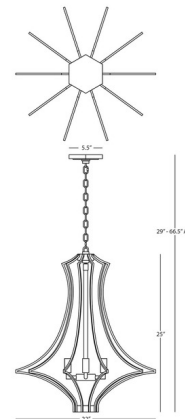

### Description

Featuring long curves and an eye-catching modern open frame, the Grace Chandelier brings updated refinement to your space. It is the perfect addition to transitional and contemporary foyers, dining areas, and bedrooms.

### Specifications

|                    |  |
|--------------------|--|
| COLOR              | N/A  |
| BODY FINISH        | Polished Nickel                                |
| WATTAGE            | 240W   |
| DIMMER             | Standard 120V                                  |
| DIMENSIONS         | 22"W x 25"H                                    |
| BULB NOT INCLUDED  | 4 x B10/Candelabra (E12)/60W/120V Incandescent |
| OTHER BULB OPTIONS | 4 x B10/Candelabra (E12)/120V LED              |
| COUNTRY OF ORIGIN  | China  |

### Technical Information

PRODUCT DIMENSIONS . . . . . Adjustable Overall Height: 29" to 66.5"

Shown in polished nickel

CLICK TO VIEW PRODUCT

Notes: