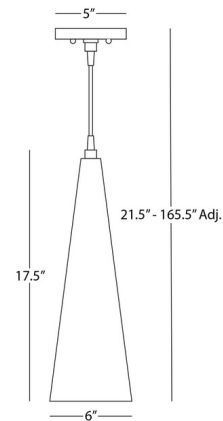

### Specifications

COLOR	Polished Nickel
BODY FINISH	Polished Nickel
WATTAGE	60W
DIMMER	Standard 120V
DIMENSIONS	6"W x 17.5"H
BULB NOT INCLUDED	1 x A19/Medium (E26)/60W/120V Incandescent
OTHER BULB OPTIONS	1 x A19/Medium (E26)/120V LED
COUNTRY OF ORIGIN	India

### Technical Information

PRODUCT DIMENSIONS	Adjustable Cable Length: 144"
--------------------	-------------------------------

Shown in polished nickel / polished nickel

CLICK TO VIEW PRODUCT

Notes: