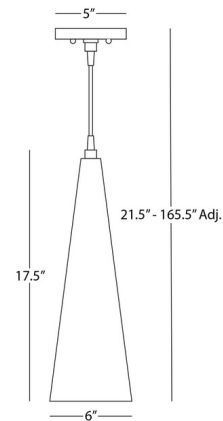

Specifications

COLOR	Polished Nickel
BODY FINISH	Polished Nickel
WATTAGE	60W
DIMMER	Standard 120V
DIMENSIONS	6"W x 17.5"H
BULB NOT INCLUDED	1 x A19/Medium (E26)/60W/120V Incandescent
OTHER BULB OPTIONS	1 x A19/Medium (E26)/120V LED
COUNTRY OF ORIGIN	India

Technical Information

PRODUCT DIMENSIONS	Adjustable Cable Length: 144"
--------------------	-------------------------------

Shown in polished nickel / polished nickel

CLICK TO VIEW PRODUCT

Notes: