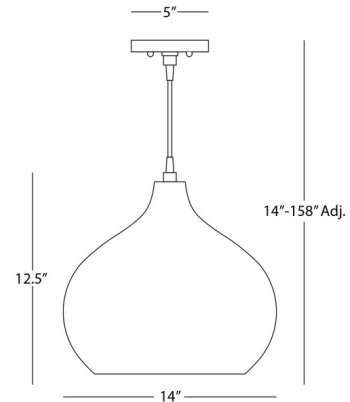

Specifications

COLOR	Polished Nickel
BODY FINISH	Polished Nickel
WATTAGE	60W
DIMMER	Standard 120V
DIMENSIONS	14"W x 12.5"H
BULB NOT INCLUDED	1 x A19/Medium (E26)/60W/120V Incandescent
OTHER BULB OPTIONS	1 x A19/Medium (E26)/120V LED
COUNTRY OF ORIGIN	India

Technical Information

PRODUCT DIMENSIONS	Adjustable Cable Length: 144"
--------------------	-------------------------------

Shown in polished nickel / polished nickel

CLICK TO VIEW PRODUCT

Notes: