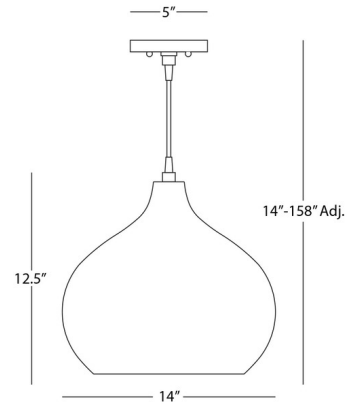

### Specifications

COLOR	Polished Nickel
BODY FINISH	Polished Nickel
WATTAGE	60W
DIMMER	Standard 120V
DIMENSIONS	14"W x 12.5"H
BULB NOT INCLUDED	1 x A19/Medium (E26)/60W/120V Incandescent
OTHER BULB OPTIONS	1 x A19/Medium (E26)/120V LED
COUNTRY OF ORIGIN	India

### Technical Information

PRODUCT DIMENSIONS	Adjustable Cable Length: 144"
--------------------	-------------------------------

Shown in polished nickel / polished nickel

CLICK TO VIEW PRODUCT

Notes: