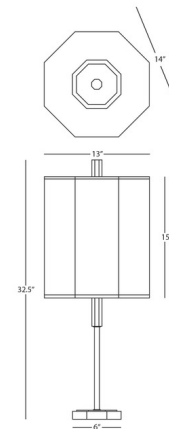

Specifications

COLOR Smoke Gray
BODY FINISH Polished Nickel
WATTAGE 150W
DIMMER Included
DIMENSIONS 14"W x 32.5"H x 13"D
BULB NOT INCLUDED 1 x A19/Medium (E26)/150W/120V Incandescent
OTHER BULB OPTIONS 1 x A19/Medium (E26)/120V LED
COUNTRY OF ORIGIN China

Technical Information

PRODUCT DIMENSIONS Shade Dimensions: 14" Dia x 15"H

Shown in polished nickel / smoke gray

CLICK TO VIEW PRODUCT

Notes: