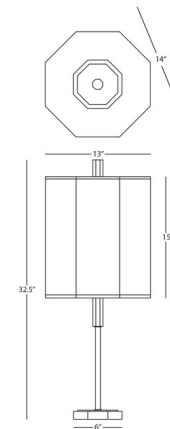

Specifications

COLOR Smoke Gray
BODY FINISH Polished Nickel
WATTAGE 150W
DIMMER Included
DIMENSIONS 14"W x 32.5"H x 13"D
BULB NOT INCLUDED 1 x A19/Medium (E26)/150W/120V Incandescent
OTHER BULB OPTIONS 1 x A19/Medium (E26)/120V LED
COUNTRY OF ORIGIN China

Technical Information

PRODUCT DIMENSIONS Shade Dimensions: 14" Dia x 15"H

Shown in polished nickel / smoke gray

CLICK TO VIEW PRODUCT

Notes: