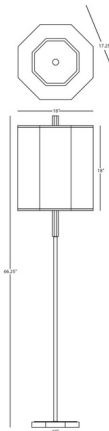

## Kate Floor Lamp By Robert Abbey

### Description

The Kate Floor Lamp is a fresh take on classic design, with its oversized octagonal fabric shade and dazzling crystal accents. Use it to bring geometric style into living rooms, bedrooms, and offices. Full range dimmer switch on socket.

### Specifications

COLOR . . . . . Smoke Gray  
BODY FINISH . . . . . Polished Nickel  
WATTAGE . . . . . 150W  
DIMMER . . . . . Included  
DIMENSIONS . . . . . 17.25"W x 66.25"H  
BULB NOT INCLUDED . . . . . 1 x A19/Medium (E26)/150W/120V Incandescent  
OTHER BULB OPTIONS . . . . . 1 x A19/Medium (E26)/120V LED  
COUNTRY OF ORIGIN . . . . . China

### Technical Information

PRODUCT DIMENSIONS . . . . . Shade Dimensions: 17.25" Dia x 18"H

Shown in polished nickel / smoke gray

CLICK TO VIEW PRODUCT

Notes: