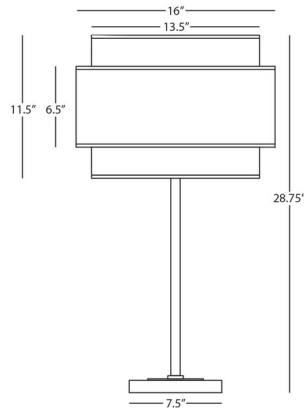

### Specifications

COLOR . . . . . Smoke Gray  
BODY FINISH . . . . . Modern Brass  
WATTAGE . . . . . 27W  
DIMMER . . . . . Included  
DIMENSIONS . . . . . 16"W x 28.75"H  
BULB NOT INCLUDED . . . . . 1 x A19/Medium (E26)/27W/120V LED  
OTHER BULB OPTIONS . . . . . A19/Medium (E26)/100W/120V Incandescent  
COUNTRY OF ORIGIN . . . . . China

### Technical Information

PRODUCT DIMENSIONS . . . . . Shade Dimensions: 16" Dia x 11.5"H

Shown in modern brass / smoke gray

CLICK TO VIEW PRODUCT

Notes: