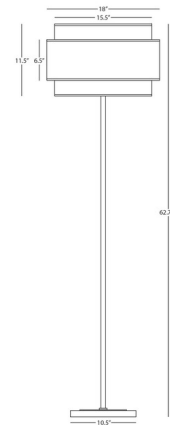

Specifications

COLOR	Smoke Gray
BODY FINISH	Modern Brass
WATTAGE	27W
DIMMER	Included
DIMENSIONS	18"W x 62.75"H
BULB NOT INCLUDED	1 x A19/Medium (E26)/27W/120V LED
OTHER BULB OPTIONS	A19/Medium (E26)/100W/120V Incandescent
COUNTRY OF ORIGIN	China

Technical Information

PRODUCT DIMENSIONS Shade Dimensions: 18" Dia x 11.5"H

Shown in modern brass / smoke gray

CLICK TO VIEW PRODUCT

Notes: