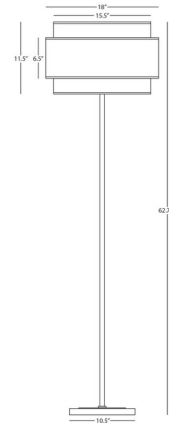

Specifications

COLOR Smoke Gray
BODY FINISH Modern Brass
WATTAGE 27W
DIMMER Included
DIMENSIONS 18"W x 62.75"H
BULB NOT INCLUDED 1 x A19/Medium (E26)/27W/120V LED
OTHER BULB OPTIONS A19/Medium (E26)/100W/120V Incandescent
COUNTRY OF ORIGIN China

Technical Information

PRODUCT DIMENSIONS Shade Dimensions: 18" Dia x 11.5"H

Shown in modern brass / smoke gray

CLICK TO VIEW PRODUCT

Notes: