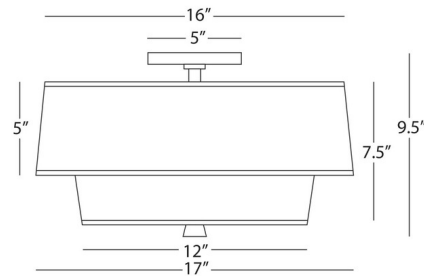

Specifications

COLOR Smoke Gray
BODY FINISH Modern Brass
WATTAGE 18W
DIMMER Standard 120V
DIMENSIONS 17"W x 9.5"H
BULB NOT INCLUDED 2 x A19/Medium (E26)/9W/120V LED
OTHER BULB OPTIONS A19/Medium (E26)/60W/120V Incandescent
COUNTRY OF ORIGIN China

Technical Information

PRODUCT DIMENSIONS Shade Dimensions: 17"Dia x 7.5"H

Shown in modern brass / smoke gray

CLICK TO VIEW PRODUCT

Notes: