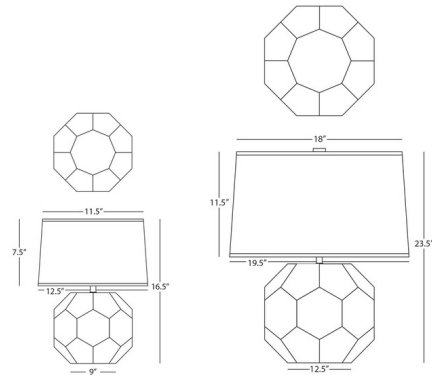

Description

The Franklin Table Lamp is inspired by the natural geometry found on turtle shells. The glazed ceramic body is complemented by a Polished Nickel neck and Oyster Linen shade with fabric diffuser on top, adding a pop of color, warm shadows, and dimension to your space. Note: A full range dimmer switch is on the cord for the 16.5 inch lamp, and on the socket for the 23.5 inch lamp.

Shown in smoky taupe / oyster linen

Specifications

COLOR	Oyster Linen
BODY FINISH	Smoky Taupe
WATTAGE	9W
DIMMER	Included
DIMENSIONS	12.5"W x 16.5"H
BULB NOT INCLUDED	1 x A19/Medium (E26)/9W/120V LED
COUNTRY OF ORIGIN	United States

Technical Information

PRODUCT DIMENSIONS	Silver Cord: 96"
--------------------	------------------

CLICK TO VIEW PRODUCT

Notes: