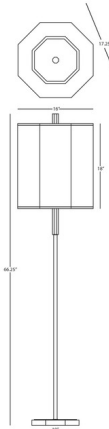

CLICK TO VIEW PRODUCT

Notes: