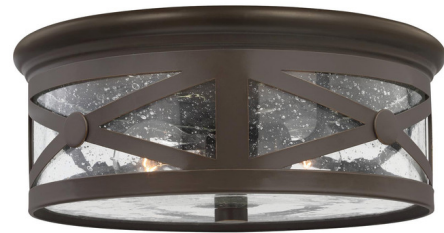

## Lakeview Ceiling Light By Generation Lighting

### Description

The Lakeview Ceiling Light features a round frame with seeded glass sides and bottom. Metal bands crisscross the fixture to form a classic motif perfect for a farmhouse style home. Title 24 compliant if used with Joint Appendix (JA8) approved light bulbs listed in the California Energy Commission Appliance database.

Shown in antique bronze / clear seeded

### Specifications

COLOR	Clear Seeded
BODY FINISH	Antique Bronze
WATTAGE	120W
DIMMER	Standard 120V
DIMENSIONS	13"W x 5.5"H x 13"D
BULB NOT INCLUDED	2 x A19/Medium (E26)/60W/120V Incandescent
OTHER BULB OPTIONS	2 x A19/Medium (E26)/120V LED