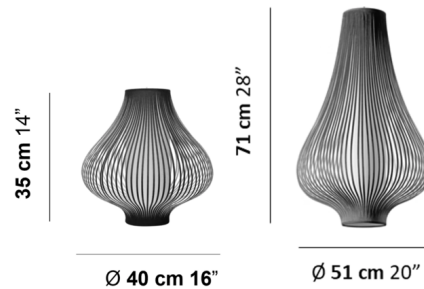

### Description

The bulb-shaped silhouette of the Blossom Table Lamp is formed by curved strips of French velvet arranged around a central, cylindrical diffuser. The white PVC diffuser conceals the light source to reduce glare and provide ambient illumination. Made in Spain by expert artisans, Blossom will bring an element of organic elegance to any space. On/off switch located on cord.

### Specifications

COLOR . . . . . White  
BODY FINISH . . . . . Ash Velvet  
WATTAGE . . . . . 15W  
DIMMER . . . . . N/A  
DIMENSIONS . . . . . 16"W x 14"H  
BULB NOT INCLUDED . . . . . A19/Medium (E26)/15W/120V LED  
COUNTRY OF ORIGIN . . . . . Spain