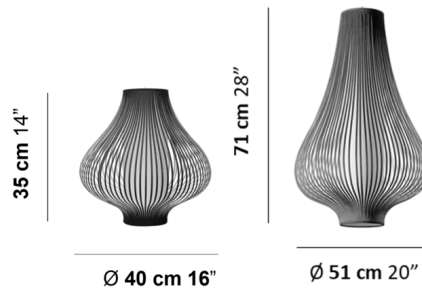

### Description

The bulb-shaped silhouette of the Blossom Table Lamp is formed by curved strips of French velvet arranged around a central, cylindrical diffuser. The white PVC diffuser conceals the light source to reduce glare and provide ambient illumination. Made in Spain by expert artisans, Blossom will bring an element of organic elegance to any space. On/off switch located on cord.

### Specifications

COLOR . . . . . White  
BODY FINISH . . . . . Ash Velvet  
WATTAGE . . . . . 15W  
DIMMER . . . . . N/A  
DIMENSIONS . . . . . 16"W x 14"H  
BULB NOT INCLUDED . . . . . A19/Medium (E26)/15W/120V LED  
COUNTRY OF ORIGIN . . . . . Spain