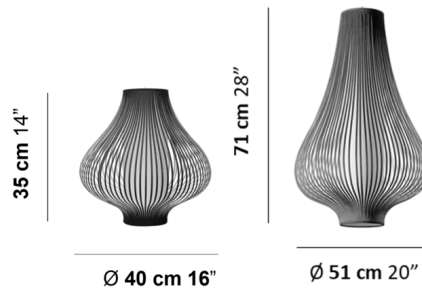

By Uplight Group Essentials

Description

The bulb-shaped silhouette of the Blossom Table Lamp is formed by curved strips of French velvet arranged around a central, cylindrical diffuser. The white PVC diffuser conceals the light source to reduce glare and provide ambient illumination. Made in Spain by expert artisans, Blossom will bring an element of organic elegance to any space. On/off switch located on cord.

Shown in ash velvet / white

Specifications

COLOR White
BODY FINISH Ash Velvet
WATTAGE 15W
DIMMER N/A
DIMENSIONS 16"W x 14"H
BULB NOT INCLUDED A19/Medium (E26)/15W/120V LED
COUNTRY OF ORIGIN Spain

Technical Information

PRODUCT DIMENSIONS Cord Length: 52"

CLICK TO VIEW PRODUCT

Notes: