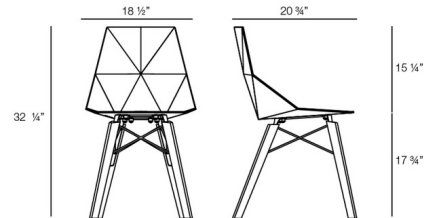

Lightology

lightology.com
866-954-4489
05-24-26

Project: _____
Company: _____
Location: _____ Fixture Type: _____
SPEC #: **VND1103946**
Approved On: _____ Approved By: _____

Faz Wood Chair - Set of 4 By Vondom

Shown in beech wood 1 / white

Specifications

COLOR White
BODY FINISH Beech Wood 1
WATTAGE N/A
DIMMER N/A
DIMENSIONS 18.5"W x 32.25"H x 20.75"D
BULB N/A
COUNTRY OF ORIGIN Spain

Technical Information

PRODUCT DIMENSIONS Weight Capacity: 250 pounds