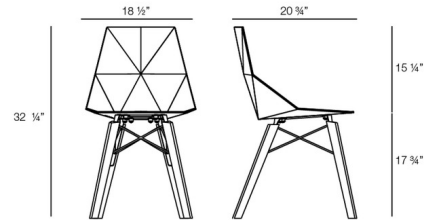

Lightology

lightology.com
866-954-4489
04-06-26

Project: _____
Company: _____
Location: _____ Fixture Type: _____
SPEC #: **VND1103946**
Approved On: _____ Approved By: _____

Faz Wood Chair - Set of 4 By Vondom

Shown in beech wood 1 / white

Specifications

COLOR White
BODY FINISH Beech Wood 1
WATTAGE N/A
DIMMER N/A
DIMENSIONS 18.5"W x 32.25"H x 20.75"D
BULB N/A
COUNTRY OF ORIGIN Spain

Technical Information

PRODUCT DIMENSIONS Weight Capacity: 250 pounds