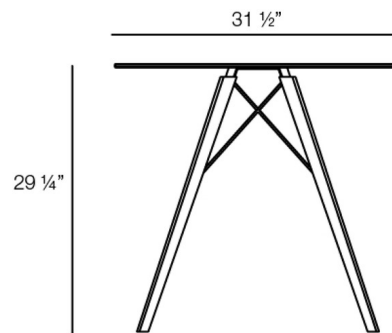

By Vondom

Description

Craft a signature ambiance within your dining room courtesy of the Vondom Faz Wood Square Dining Table. This rich, modern dining table is designed with an HPL tabletop and features strong beechwood legs, a perfect balance of style and stability. The luxurious design makes this dining room table perfect for a wide variety of design schemes. Make this table the focal point of your dining room to get the most out of meal time, game night, and everything in between. Suitable for indoor use only.

Shown in beech wood 2 / black

Specifications

COLOR	Black
BODY FINISH	Beech Wood 2
WATTAGE	N/A
DIMMER	N/A
DIMENSIONS	31.5"W x 29.25"H x 31.5"D
BULB	N/A
COUNTRY OF ORIGIN	Spain

CLICK TO VIEW PRODUCT

Notes: