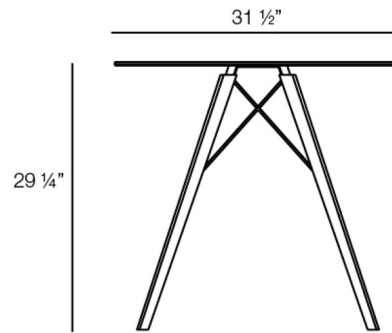

By Vondom

Description

Craft a signature ambiance within your dining room courtesy of the Vondom Faz Wood Square Dining Table. This rich, modern dining table is designed with an HPL tabletop and features strong beechwood legs, a perfect balance of style and stability. The luxurious design makes this dining room table perfect for a wide variety of design schemes. Make this table the focal point of your dining room to get the most out of meal time, game night, and everything in between. Suitable for indoor use only.

Shown in beech wood 2 / black

Specifications

COLOR	Black
BODY FINISH	Beech Wood 2
WATTAGE	N/A
DIMMER	N/A
DIMENSIONS	31.5"W x 29.25"H x 31.5"D
BULB	N/A
COUNTRY OF ORIGIN	Spain

CLICK TO VIEW PRODUCT

Notes: