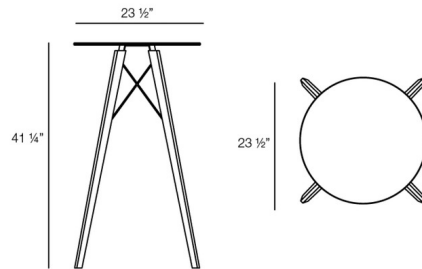

### Specifications

COLOR	Black
BODY FINISH	Beech Wood 2
WATTAGE	N/A
DIMMER	N/A
DIMENSIONS	23.5"W x 41.25"H x 23.5"D
BULB	N/A
COUNTRY OF ORIGIN	Spain

CLICK TO VIEW PRODUCT

Notes: