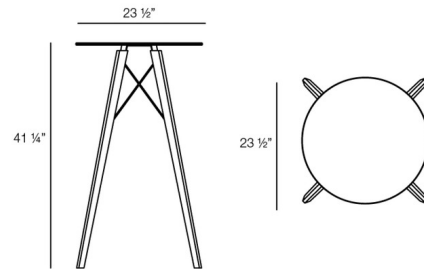

Description

Add an exciting element to your finished basement or dining room space with the Vondom Faz Wood High Table. This rich, modern high table is designed with an HPL tabletop and features strong beechwood legs, a perfect balance of style and stability. The luxurious design makes this table perfect for a wide variety of design schemes. Make this table the focal point of your game room or dining room to change the look and feel of your space. Suitable for indoor use only.

Shown in beech wood 2 / black

Specifications

COLOR	Black
BODY FINISH	Beech Wood 2
WATTAGE	N/A
DIMMER	N/A
DIMENSIONS	23.5"W x 41.25"H x 23.5"D
BULB	N/A
COUNTRY OF ORIGIN	Spain

CLICK TO VIEW PRODUCT

Notes: