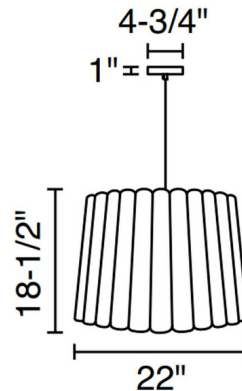

### Specifications

COLOR . . . . . Blue / Ash  
BODY FINISH . . . . . Black  
WATTAGE . . . . . 100W  
DIMMER . . . . . Standard 120V  
DIMENSIONS . . . . . 22"W x 18.5"H  
BULB NOT INCLUDED . . . . . 1 x A19/Medium (E26)/100W/120V Incandescent  
OTHER BULB OPTIONS . . . . . 1 x A19/Medium (E26)/120V LED  
COUNTRY OF ORIGIN . . . . . Spain

### Technical Information

PRODUCT DIMENSIONS . . . . . Adjustable Cable Length: 108"

Shown in black / blue / ash

CLICK TO VIEW PRODUCT

Notes: