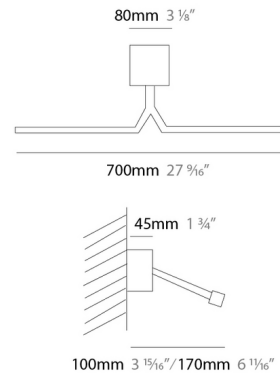

CLICK TO VIEW PRODUCT

Notes: