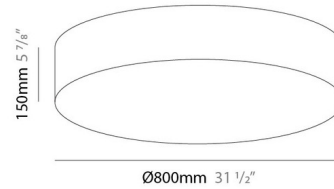

By ZANEEN design

Description

Mirya shallow circular fixture in cotton fabric is available for surface applications. This timeless design is ideal for hallways or bedrooms.

Shown in white / opal

Specifications

COLOR	Opal
BODY FINISH	White
WATTAGE	52W
DIMMER	Standard 120V
DIMENSIONS	31.5"W x 5.875"H
BULB NOT INCLUDED	4 x A19/Medium (E26)/13W/120V LED
COUNTRY OF ORIGIN	Spain

CLICK TO VIEW PRODUCT

Notes: